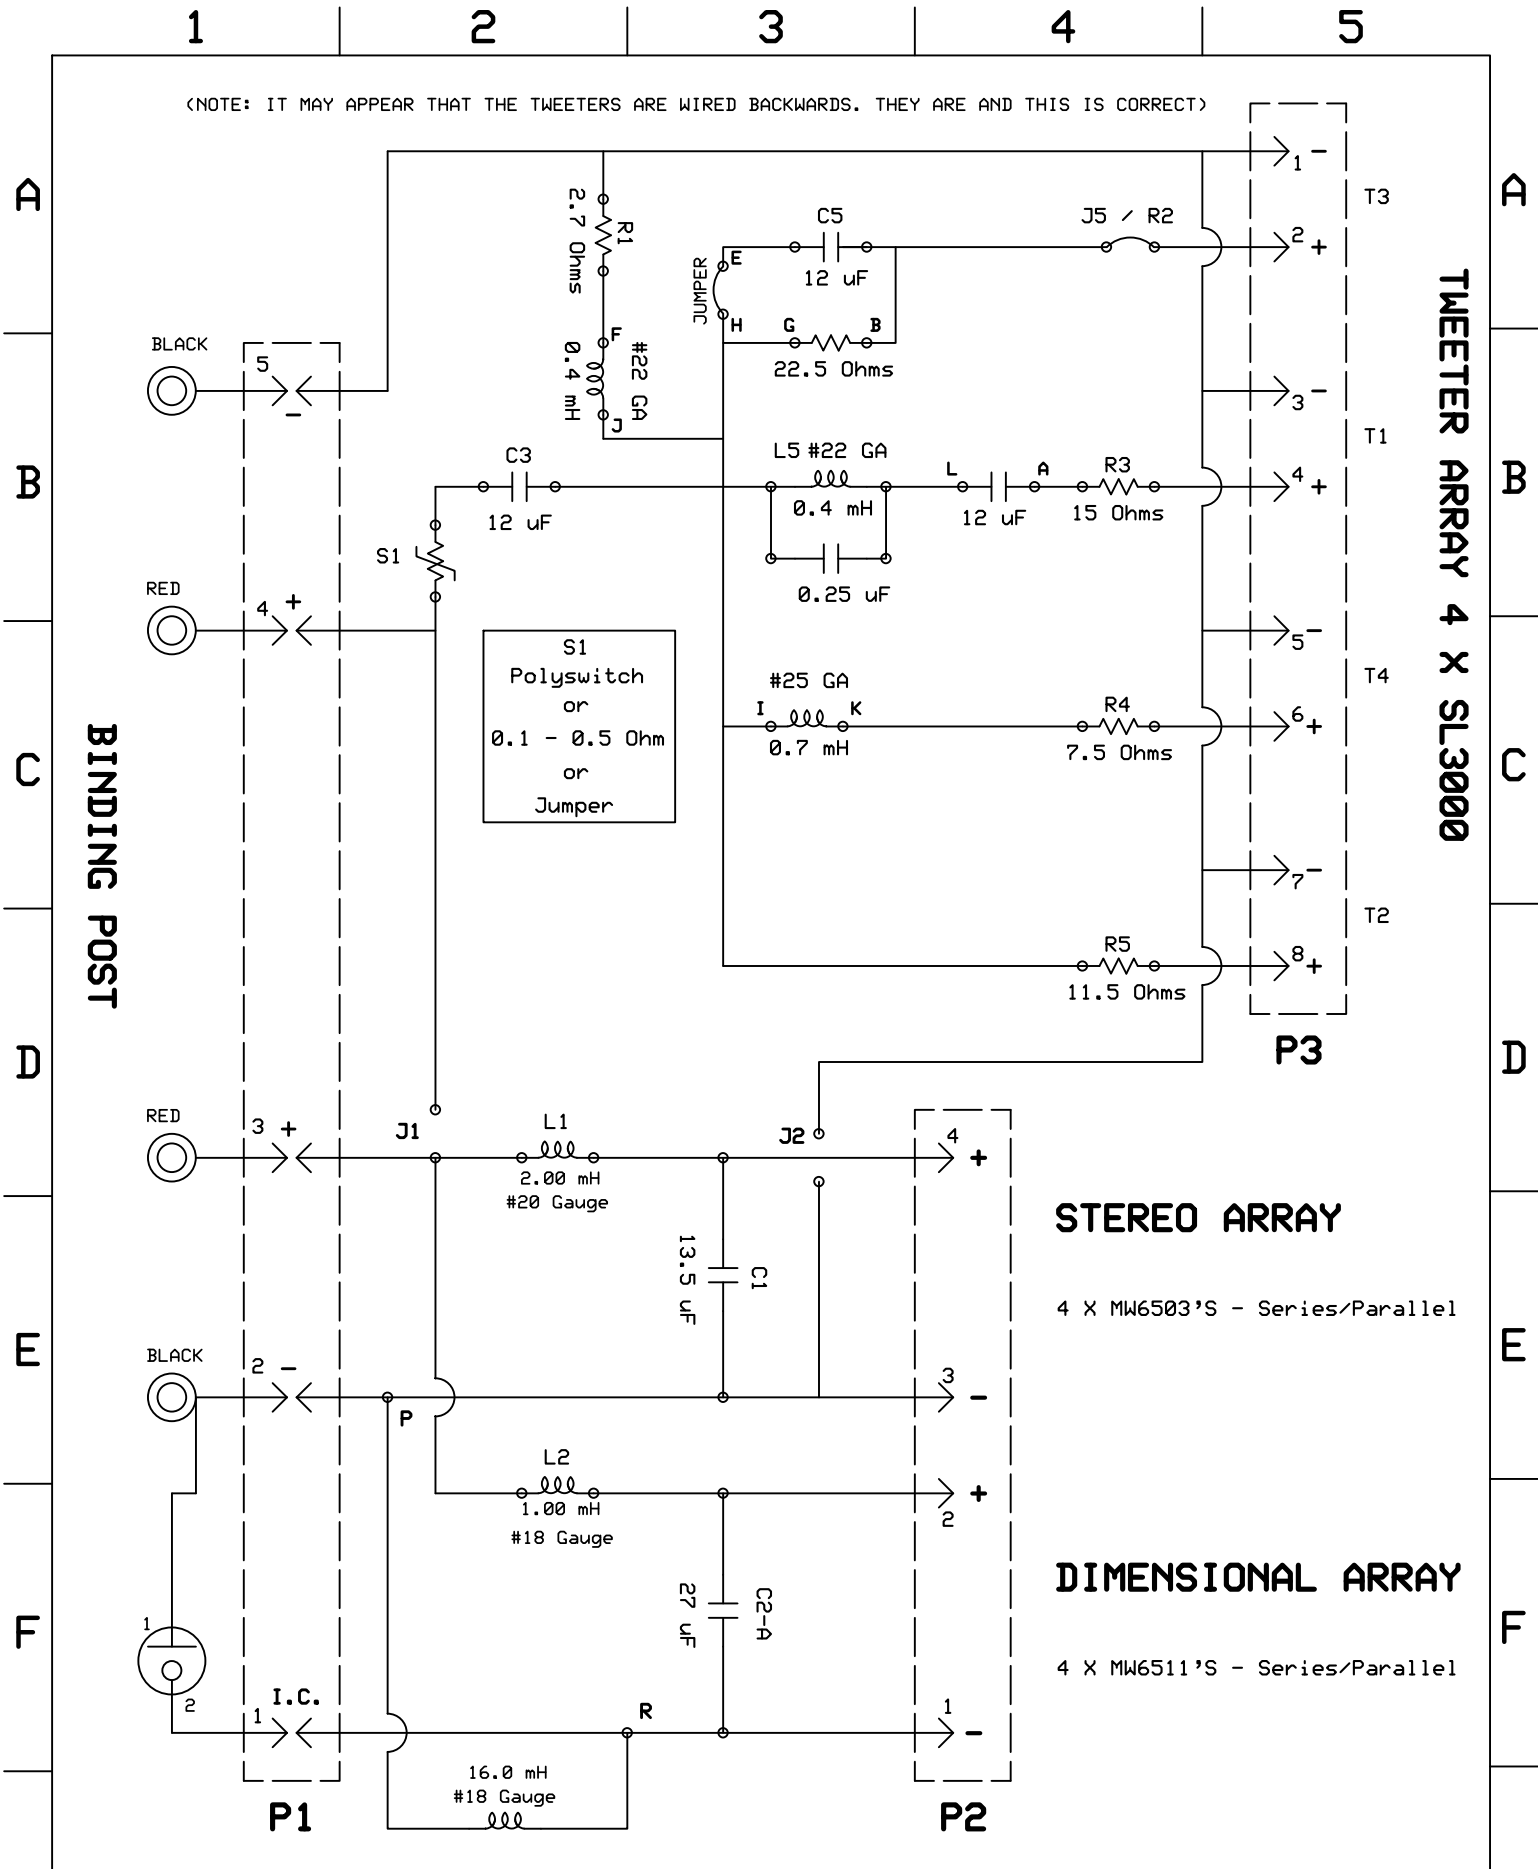

(NOTE: IT MAY APPEAR THAT THE TWEETERS ARE WIRED BACKWARDS. THEY ARE AND THIS IS CORRECT)

STEREO ARRAY

4 X MW6503'S - Series/Parallel

DIMENSIONAL ARRAY

4 X MW6511'S - Series/Parallel